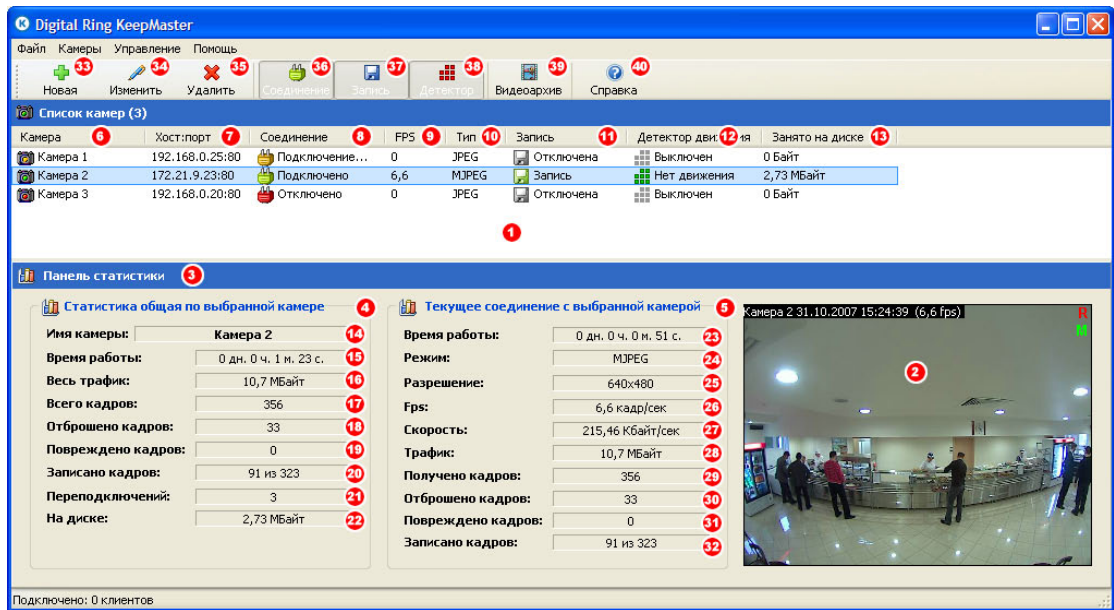

(1).

(2)

(3)

(33) -

(34) -

(35) -

(36) -

(37) - /

(38) - /

(39) -

(37)

(38) -

(1)

(6) -

(7) - ( )

(8) - ( )

(9) -

(10) - (JPEG / MotionJPEG).

(11) - ( )